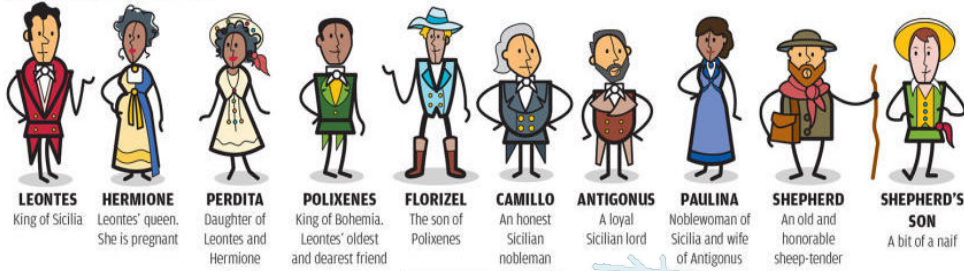

THE WINTER'S TALE

**Teachers
Resources and
Research**

Play Summary

Cast of characters

1 Once upon a time in Sicilia, King Leontes and Queen Hermione were very happy, with a little boy and a baby on the way.

2 Plus, Leontes' BFF, Polixenes, is there for a long visit. That's great ...

3 ... Until Leontes LOSES HIS MIND!

4 For no reason at all, he decides that Hermione and Polixenes are lovers! That new baby isn't his!

5 This is crazy, but Leontes imprisons the queen anyhow and orders Camillo to poison Polixenes. He sends two men to the Delphic Oracle to prove he's right.

6 Camillo won't do it – it's murder! He warns Polixenes to hurry back to Bohemia and take him along!

12 In Bohemia, Antigonus leaves the baby with gold and jewels on the rugged coast. A bear comes and chases him!

13 A kindly old shepherd finds the baby. He'll raise her with his own son – who just found what's left of Antigonus.